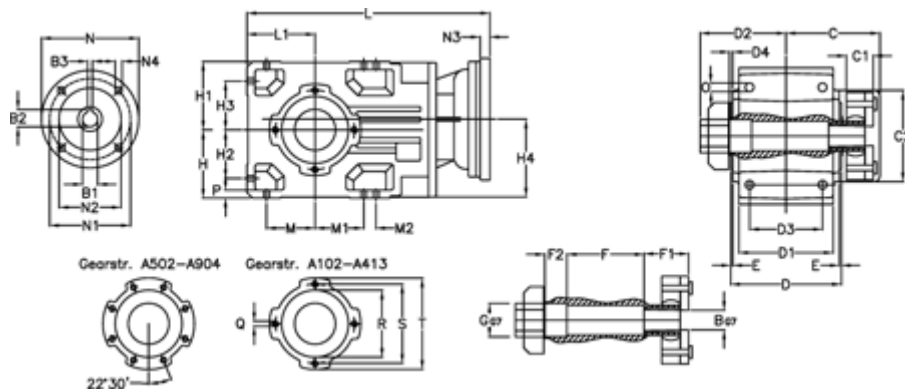

Article number: 296003522326230

Description: Bevel helical gearbox
A353QF30-223,2-P80B5

Measures

B = 30	D1 = 166	F2 = 53	L = 436.5	N3 = 4
B1 = 19	D2 = 80	G = 42	L1 = 100	N4 = M10x12
B2 = 21.8	D3 = 135	GA = 43	M = 73.0	O = 12.0
B3 = 6	d4 = 5.0	H = 100	M1 = 73.0	P = 11
C = 70.0	Description = A353 QF-xx P80 B5	H1 = 100	M2 = 11	Q = M10x17
C1 = 24	E = 3.5	H2 = 73.0	N = 200	R = 110
C2 = 90.0	F = 12.0	H3 = 73.0	N1 = 165	S = 130
D = 173	F1 = 48.0	H4 = 114.0	N2 = 130	T = 150